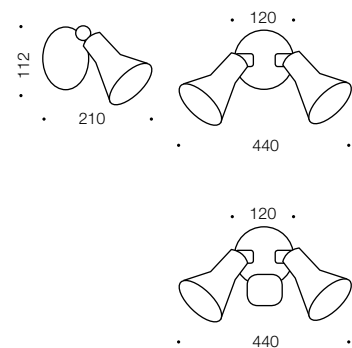

Comet

Specifications

Type	Exterior
Light Source	Par30
Lumen	800/1600
Colour Temp	5000k
Wattage	10/2x20w
Dimmable	No
CRI	>84
Power Factor	>0.90
Beam Angle	90
Warranty	3 years*

Colours

Black

Codes

Comet EX1-BK

Comet EX2-BK

Comet EX2S-BK

Measurements

Product Approvals