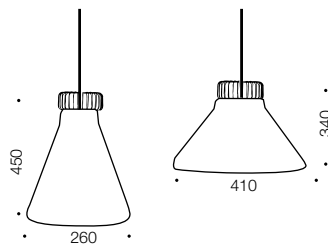

Andy

Specifications

Type	Pendant
Light Source	E27 25w max
Globe	Not included
Warranty	1 year*

Colours

Chrome/Opal

Measurements

Cable Length: 2.0

Codes