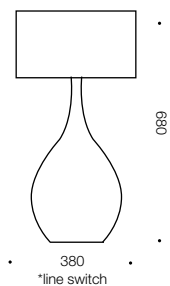

Belinda

Specifications

Type	Table Lamp
Light Source	25w E27 max
Globe	Not included
Warranty	1 year*

Colours

Blue Glass/Silver

Measurements

Codes

Belinda TL-BL