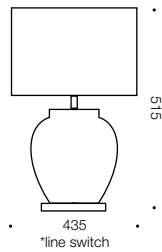

Specifications

Type	Table Lamp
Light Source	25w E27 max
Globe	Not included
Warranty	1 year*

Measurements

Colours

Gold/Blue/White

Codes

Chong TL-BL/WH

Product Approvals