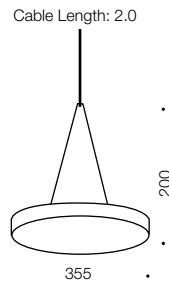

Ekland

Specifications

Type	Pendant
Light Source	E27 25w max
Globe	Not included
Warranty	1 year*

Measurements

Colours

Rusty/Oak

White/Oak

Grey/Oak