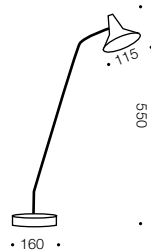

Marit

Specifications

| | |
|--------------|------------------------------------|
| Type | Table Lamp |
| Light Source | SMD |
| Lumen | 360 |
| Colour Temp | 3000k |
| Wattage | 4.5 |
| Dimmable | Yes *3 way touch switch feature |
| CRI | >0.85 |
| Power Factor | >0.9 |
| Beam Angle | 120 |
| Warranty | 3 years |

Measurements

Codes

Marit TL-AB

Marit TL-BK

Marit TL-NK

Marit TL-WH

Colours

Antique Brass/Black