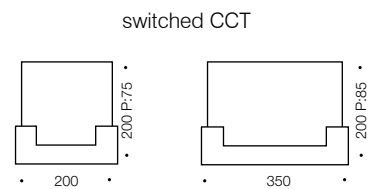

Measurements