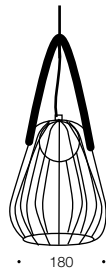

Carla

Specifications

Type	Pendant
Light Source	28w G9max
Globe	Not included
Warranty	1 year*

Colours

Gold/Opal/Leather belt

Measurements

Codes

Carla PE-GD/OP