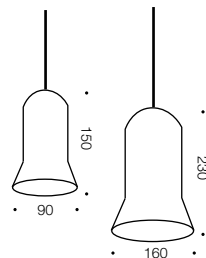

Parker

Specifications

| | |
|--------------|----------|
| Type | Pendant |
| Light Source | LED COB |
| Lumen | 900/1600 |
| Colour Temp | 3000k |
| Wattage | 10w/20w |
| Dimmable | Yes |
| CRI | >84 |
| Power Factor | >0.9 |
| Beam Angle | 38 |
| Warranty | 2 years |

Measurements

Codes

Parker PE9-BK

Parker PE9-WH

Parker PE16-BK

Parker PE16-WH

Colours

Black/White