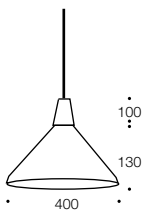

## Measurements

cable chain 2m