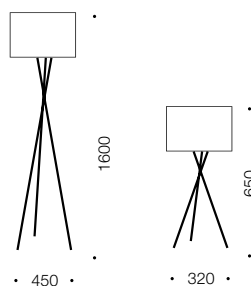

Denise

Specifications

Type	Floor & Table Lamp
Light Source	E27 40w max
Globe	Not included
Warranty	1 year*

Colours

Black/Black

Chrome/Red

Chrome/White

Measurements