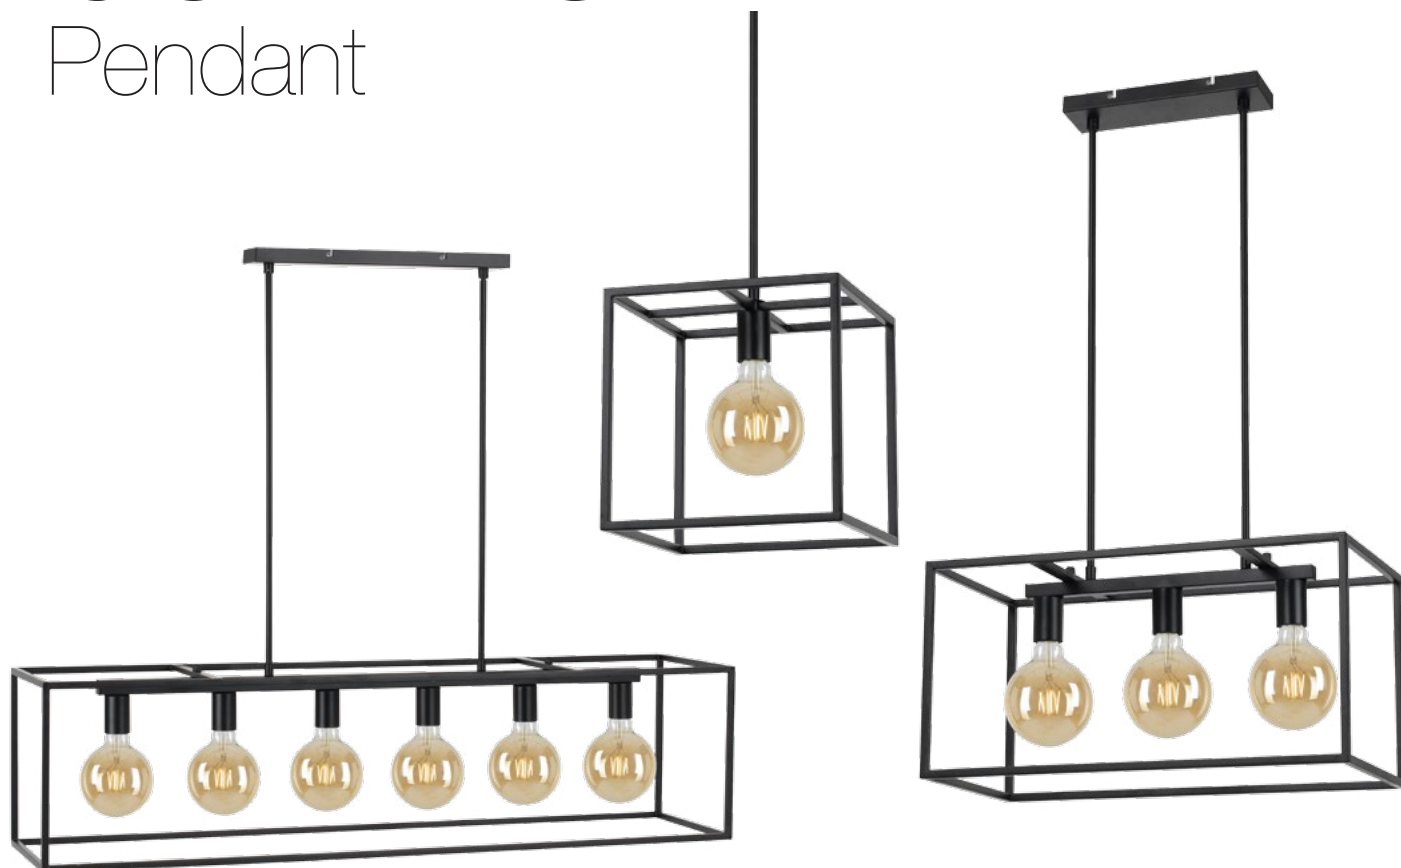

# COLLINS

## Pendant

### Specifications

Type	Pendant
Light Source	E27 25w max
Globe	Not included
Warranty	1 year*

### Colours

Black matt frame