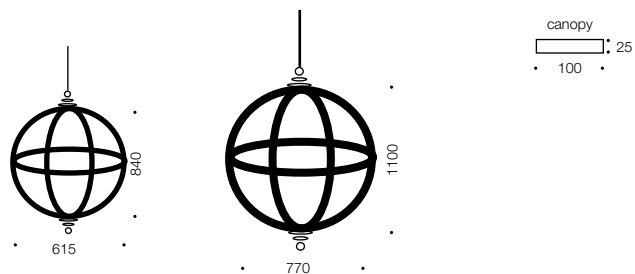

Florin

Specifications

Type	Pendant
Light Source	5*25w E14max 8*25w E14max
Globe	Not included
Warranty	1 year*

Colours

Wood iron clear

Measurements

Codes

Florin PE5-WI