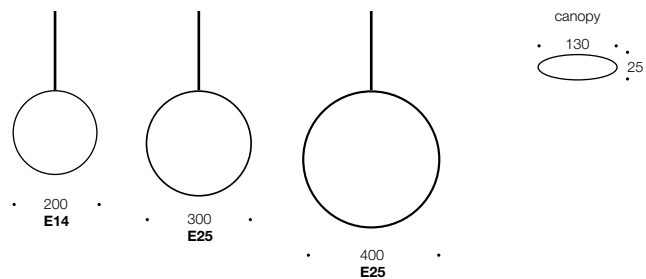

Matrix

Specifications

Type	Pendant
Light Source	25w E14max/ 25w E27max
Globe	Not included
Warranty	1 year*

Colours

Black Gold

White Gold

Measurements

Codes