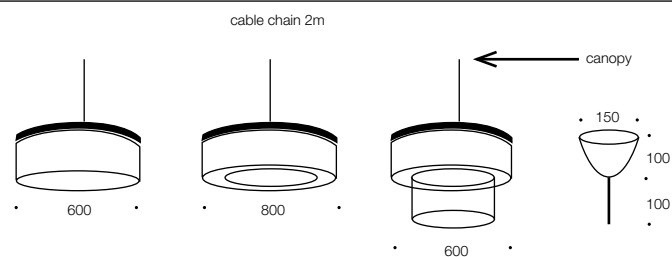

Serene

Specifications

Type	Pendant
Light Source	6x25w E14max 8x25w E14max 9x25w E14max
Globe	Not included
Warranty	1 year*

Colours

Antique black/Crytals

Measurements

Codes

Serene PE06-BK