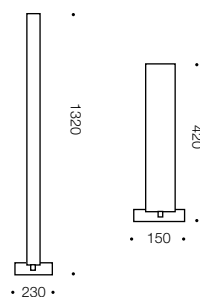

Serano

Specifications

Type	Floor & Table Lamp
Light Source	LED
Lumen	2400/670
Colour Temp	3000k
Wattage	30w/9w
Dimmable	Yes
CRI	>0.84
Power Factor	0.9
Beam Angle	>120
Warranty	3 years

Measurements

Codes

Serano FL-GD