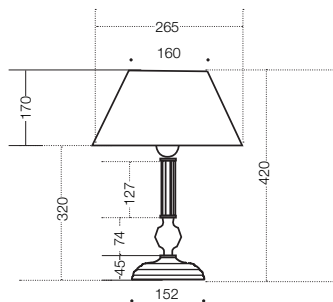

Marie

Specifications

Type	Pendant
Light Source	25w E27max
Globe	Not included
Warranty	1 year*

Colours

Measurements

Codes

Marie TL-BEAB

Marie TL-BLAB