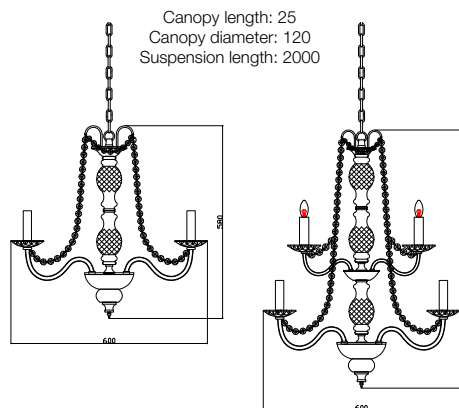

Rhine 8 & 12

Specifications

Type	Pendant
Light Source	8x25w E14max 12x25w E14max
Globe	Not included
Warranty	3 years*

Measurements

Colours

Chrome/
Clear glass

Black/
Clear glass

Codes